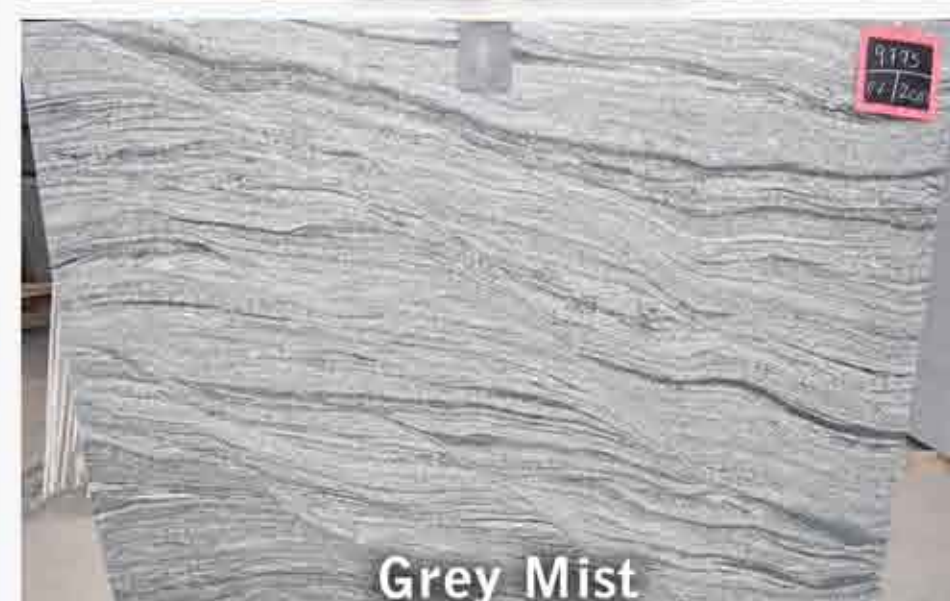

## NEW YEAR OFFER OF GANGSAW SLABS

Black Galaxy

Premium Black

Absolute Black

Medium Black

Fusion Gold

Blue Dunes

Tan Brown

Pebelate Green

Teak Wood

Ladies Dream / Rose wood

Ivory Brown

Cats Eye

Viscon white

Vizag Blue

Grey Mist

French White

Chickoo Pearl

Monalisa

Adhoni Brown

Titanium Black

Please write to us for your requirement of any of the above colours which are in stock giving thickness and quantity requirement. We shall be glad to send full slab image and Bundle wise slab and Price details for your perusal.