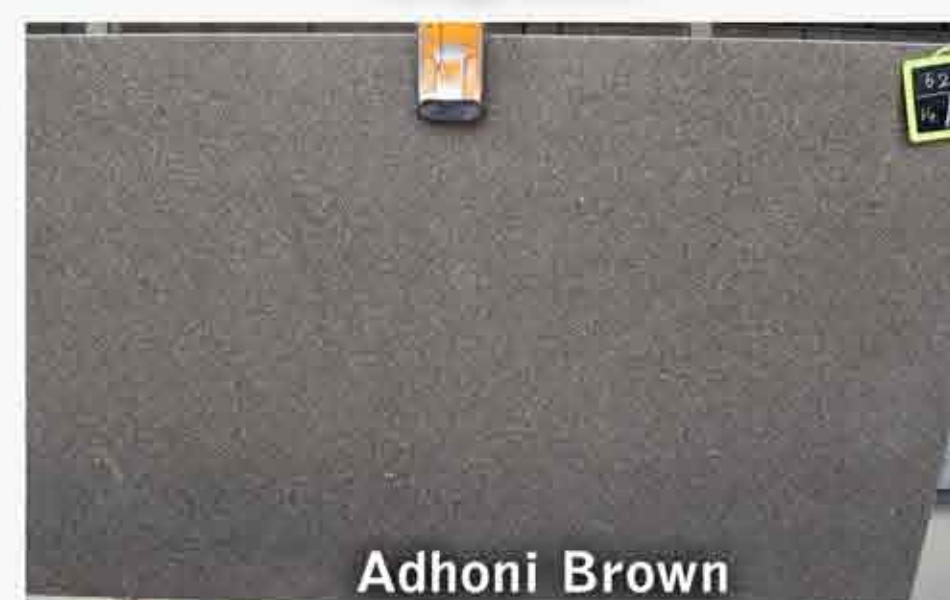

## NEW YEAR OFFER OF GANGSAW SLABS

Black Galaxy

Premium Black

Absolute Black

Medium Black

Fusion Gold

Blue Dunes

Tan Brown

Pebelate Green

Teak Wood

Ladies Dream / Rose wood

Ivory Brown

Cats Eye

Viscon white

Vizag Blue

Grey Mist

French White

Chickoo Pearl

Monalisa

Adhoni Brown

Titanium Black

Please write to us for your requirement of any of the above colours which are in stock giving thickness and quantity requirement. We shall be glad to send full slab image and Bundle wise slab and Price details for your perusal.